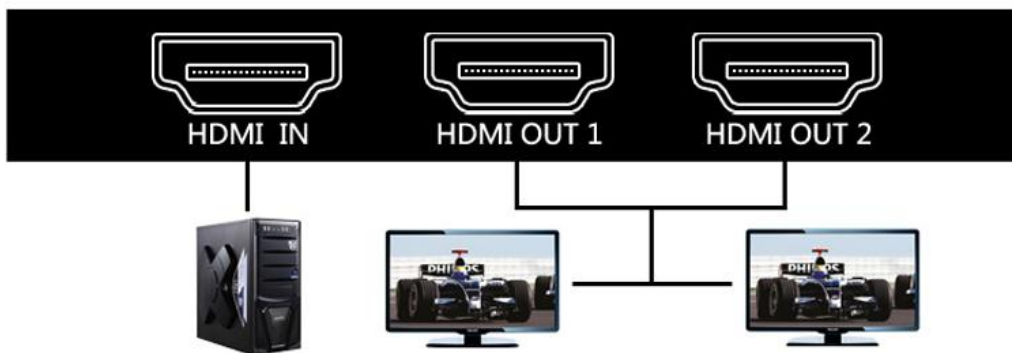

DTECH DT-7416 product packaging Figure

DTECH DT-7416 product front view

New high-definition HDMI splitter, it looks simple, elegant, stylish lightweight, can good and digital, home products together, in terms of transport and also very convenient to carry. Dili special electronic has the most advanced technology and first-class production equipment, with leading technology, excellent quality of casting, so that industry, localization, innovation and technology won domestic and foreign patents.

DTECH DT-7416 Product Appearance

DTECH DT-7416 product rear view

Dtech DT-7416 HDMI video splitter 1 minute 16 is a support for 3D, 4K * 2K resolution support for ultra high-definition HDMI splitter, it can easily be a super-high-definition signal distribution to multiple support for ultra high-definition signals monitor. In addition, when it is connected to a signal output terminal HDMI cable, the HDMI signal can be amplified.

DTECH DT-7416 Product Power button

DTECH DT-7416 products Indicators Figure

DTECH DT-7416 product LOGO FIG.

HD HDMI Splitter is a computer or other HDMI output signals assigned to multiple HDMI displays or projection display for controlling devices on the system. It is the HDMI signal distribution and switching signal interface in the form of equipment.

DTECH DT-7416 product power connector diagram

DTECH DT-7416 products HDMI Interface Figure

This product supports 4K * 2K HD transmission distribution ratio, make video sharper, clearer, let you enjoy every wonderful picture, so that ordinary display high-definition video experience more pleasure brought life, Dili special electronic life-changing for you to create high-definition technology experience, so you are in the world of high-definition life more convenient.