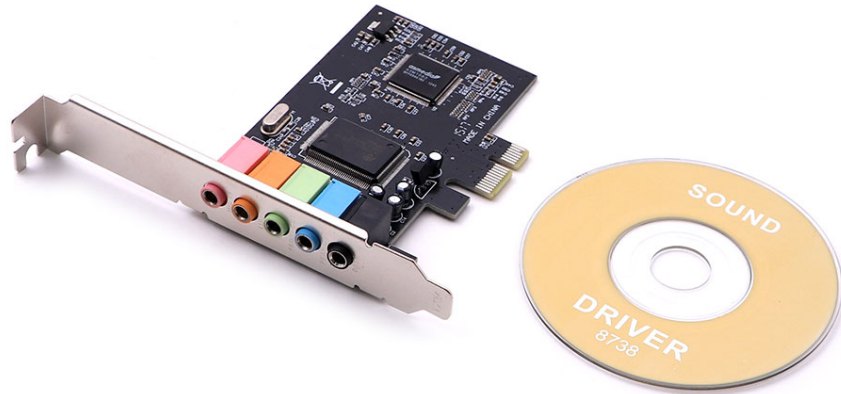

PCI Express to Sound

Model:SKD-8

Features:

1. High-performance 6-channel Digital Audio Sound Card.
2. Provides audio fidelity that rivals movie theaters with 6-channels digital sound.
3. Customize Internet audio with the power and surround sound of EAX audio technology.
4. Enjoy compelling 3D audio and 6-channel sound on multiple speaker series.

Specifications:

1. 3D effect: Microsoft DirectSound 3D, A3D, HRTF 3D extension positional audio, EAX.
2. Wave Table Synthesizer: DLS-base Wavetable music synthesizer.
3. Software Compatibility: compatible with Sound Blaster, Sound Blaster Pro and Direct Sound.
4. Output Sampling Rate: (KHz) 48KHz.
5. 24-bit sample median.
6. 5.1-channel sound card
7. Linear standard output.
8. Supports multi-speaker output to 6 speakers.
9. Operating Systems: Windows 2000, XP, Vista, Windows 7, Windows 8, Linux.

Package Included:

1 x CMI8738 5.1 Sound Card