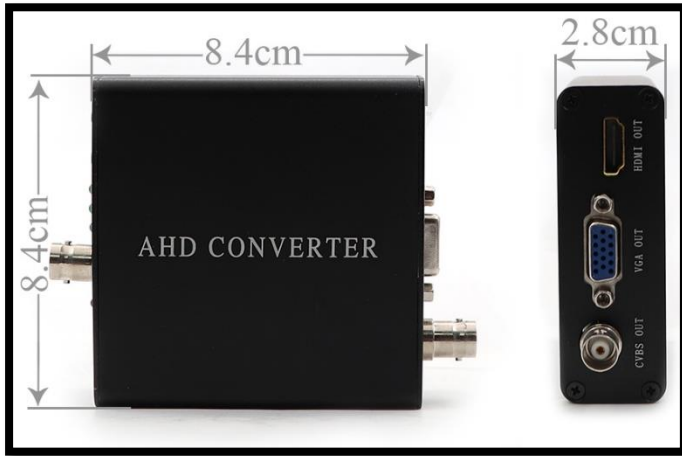

More Detailed Photos:

- S1: Switch output channel.
- S2: Switching resolution.
- D1: HDMI indicator.
- D2: VGA indicator.
- D3: AVI indicator.
- D6: Electric light.
- P1: AHD input
- P2: VGA Output
- P4: CVBS Output
- P5: HDMI Output
- P6: Power Input

Made in China