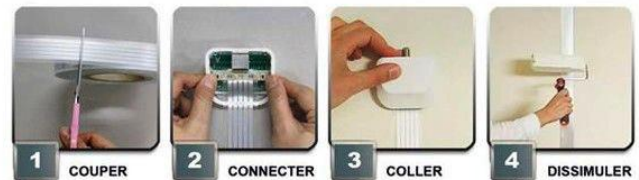

Package Contents

- 2 HDMI
- 1 Wireslim cable 4 meters long,
- 2 HDMI cords of 30 cm.