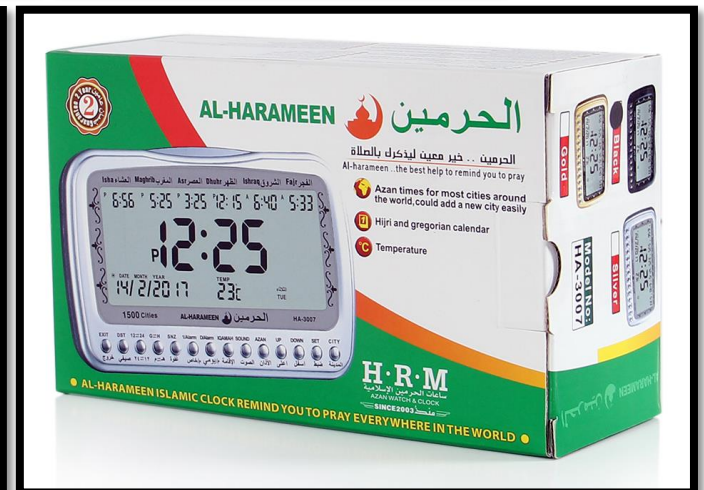

*Crescendo sound: All alarms have gentle wake-up sound that increase gradually

*One Time Alarm, In addition to Fajr and daily alarms, AL-HARAMEEN clock includes an extra alarm (called 1-Day alarm). It can be set to ring for special appointments.

Made in China