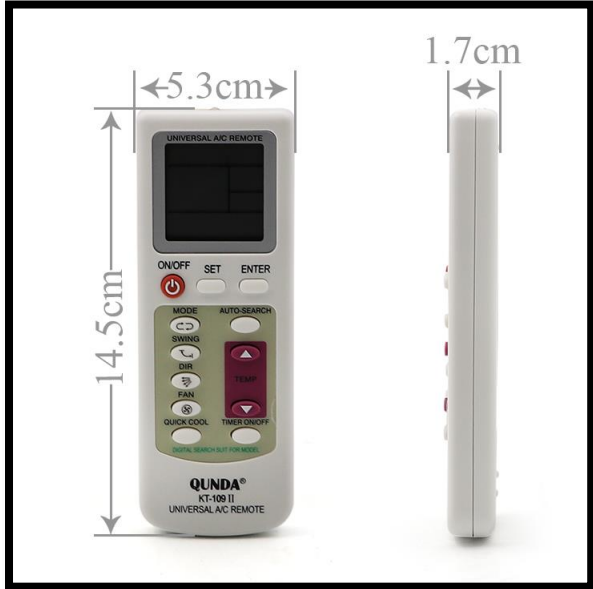

WHIRLPOOL	061, 092
XILENG	064, 099
XINLE	100, 101
YANGZI	002, 06C
YINGYAN	002, 007, 060
YORK	056, 066, 085, 107, 108, 196, 197

More Detailed Photos:

Made in China