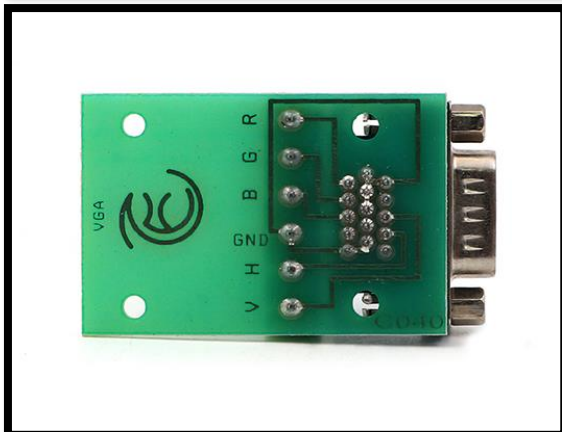

DB15 VGA Male Board

Description:

It used to facilitate connection to any plasma, so we can connect cable directly to LCD screens without using soldering iron.

More Detailed Photos:

Made in China