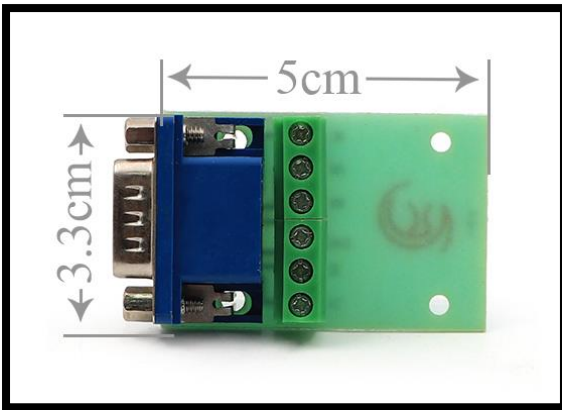

DB15 VGA Male Board

Description:

It used to facilitate connection to any plasma, so we can connect cable directly to LCD screens without using soldering iron.

More Detailed Photos:

Made in China