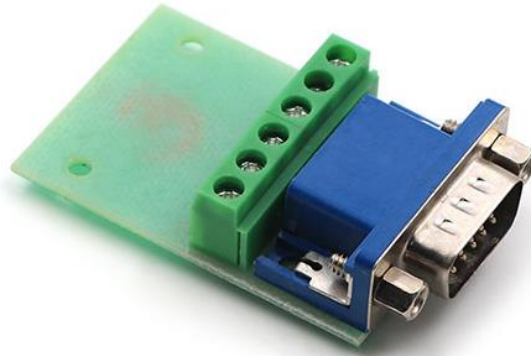

DB15 VGA Male Board

Description:

It used to facilitate connection to any plasma, so we can connect cable directly to LCD screens without using soldering iron.

More Detailed Photos:

Made in China