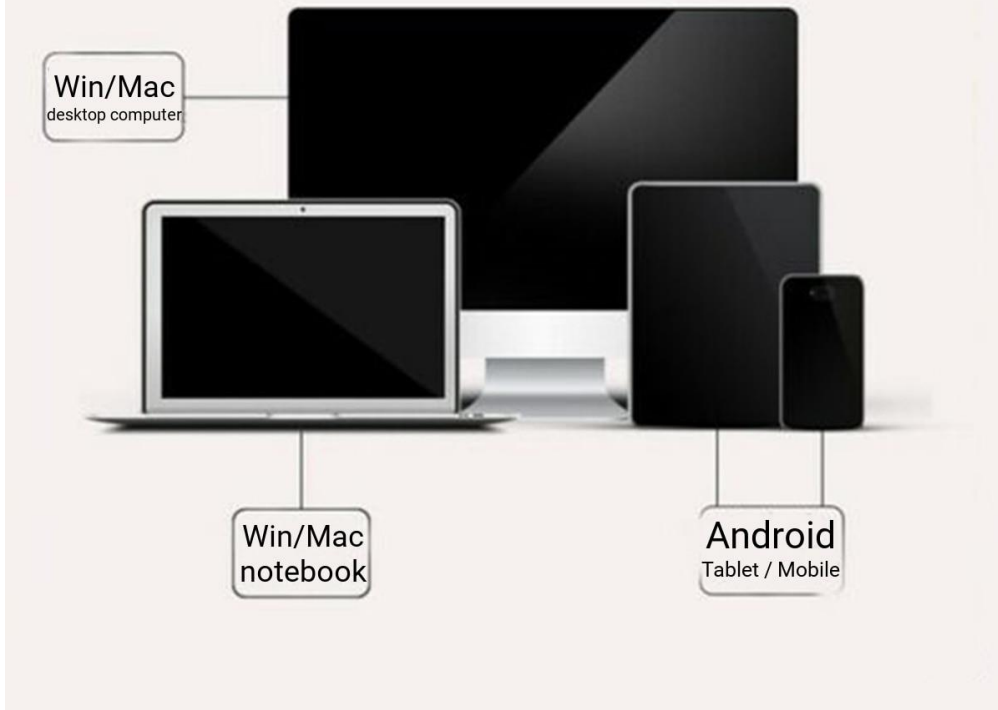

The image shows a hand using the pen on the tablet. In the background, a laptop displays a game scene, and a smartphone is connected to the tablet. The tablet has the same function keys and QR code as in the previous image. The brand name '文彩' and '手繪工作區' are visible on the tablet.

Match multiple software

Compatible with a variety of computer design, painting software

Can be used for class notes to comment!

Classroom lectures!

Office meeting!

Lecture!

Support mobile phone / tablet / notebook I desktop computer