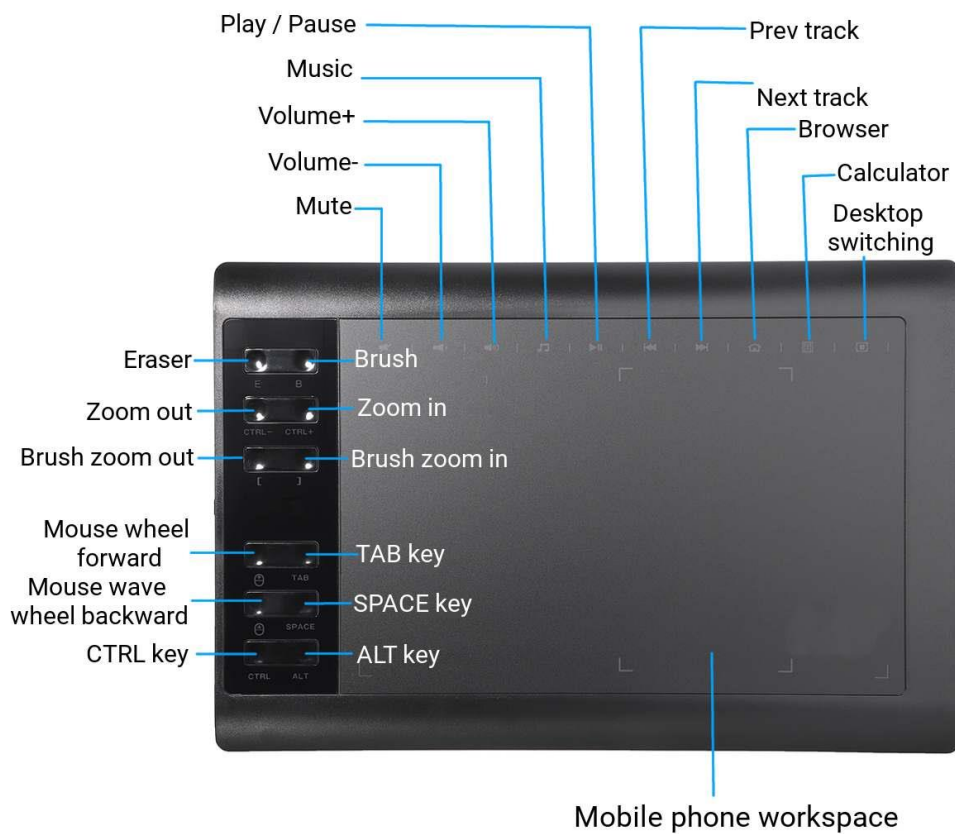

10x6" Digital Drawing Tablet 233 Point Quick Reading Pressure Sensing Universal

Features:

- Support mobile / tablet / laptop and other devices.
- Match multiple softwares, compatible with most 2D/3D/Plan/Video/Animation software.
- Mobile painting, large independent special painting area.
- Passive pen, no battery, no need to charge.
- Up to 233 points / second quick reading speed, painting lines are more consistent and smooth, not stuck.
- 22 smart buttons, 12 physical smart keys and 10 virtual smart keys.
- Professional pressure sensing, the line thickness is obviously fine, the color transition is natural.

The image shows a hand using the pen on the tablet. In the background, a laptop displays a game scene, and a smartphone is connected to the tablet. The tablet has the same function keys and QR code as in the previous image. The brand name '文彩' and '手繪工作區' are visible on the tablet.

Match multiple software

Compatible with a variety of computer design, painting software

Can be used for class notes to comment!

Classroom lectures!

Office meeting!

Lecture!

Support mobile phone / tablet / notebook I desktop computer