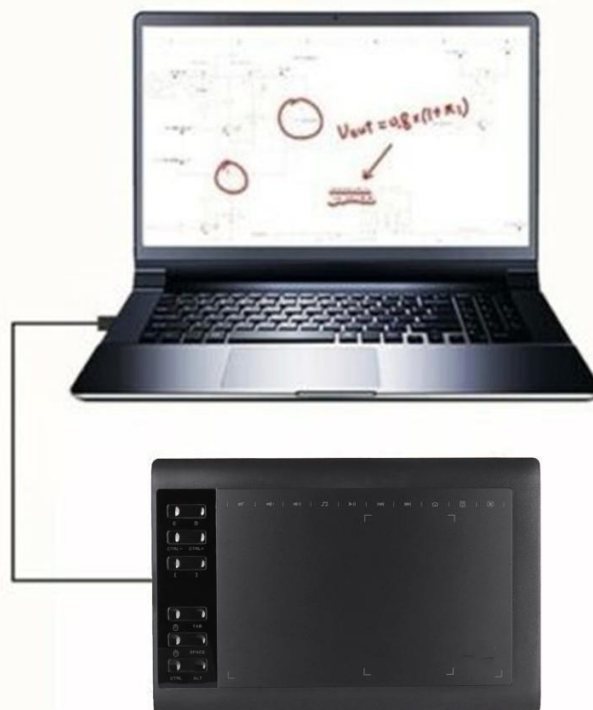

10x6" Digital Drawing Tablet 233 Point Quick Reading Pressure Sensing Universal

Features:

- Support mobile / tablet / laptop and other devices.
- Match multiple softwares, compatible with most 2D/3D/Plan/Video/Animation software.
- Mobile painting, large independent special painting area.
- Passive pen, no battery, no need to charge.
- Up to 233 points / second quick reading speed, painting lines are more consistent and smooth, not stuck.
- 22 smart buttons, 12 physical smart keys and 10 virtual smart keys.
- Professional pressure sensing, the line thickness is obviously fine, the color transition is natural.

Specifications:

- Type: Graphics Tablet
- Screen Size: 10x6 in
- Support Interface: USB
- Reading Speed: 233 points/sec
- Color: Black
- Product Size: 24x36cm
- Compatible Devices: Mobile phones, tablets, computers
- Compatible System: Windows/Android/Apple Macs OS X

The image shows a hand using the pen on the tablet. In the background, a laptop displays a game scene, and a smartphone is connected to the tablet. The tablet has the same function keys and QR code as in the previous image. The brand name '文彩' and '手繪工作區' are visible on the tablet.

Match multiple software

Compatible with a variety of computer design, painting software

Can be used for class notes to comment!

Classroom lectures!

Office meeting!

Lecture!

Support mobile phone / tablet / notebook I desktop computer