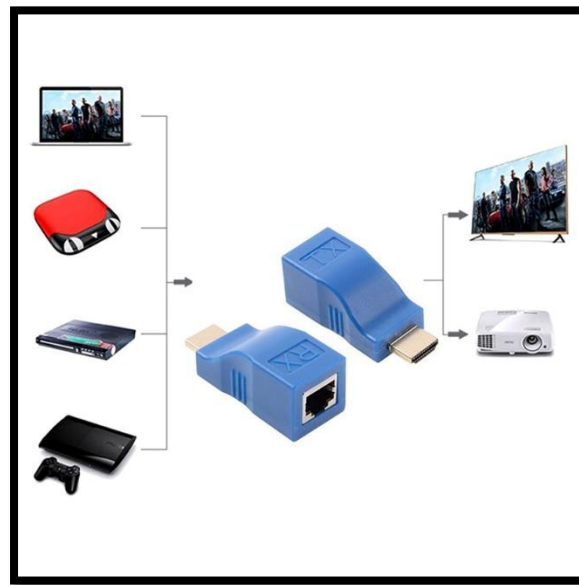

More Detailed Photos:

Made in China