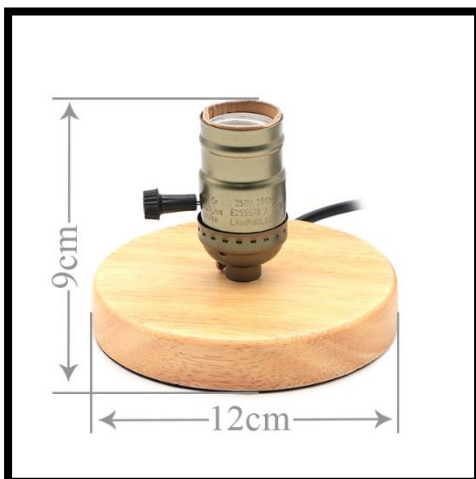

More Detailed Photos: