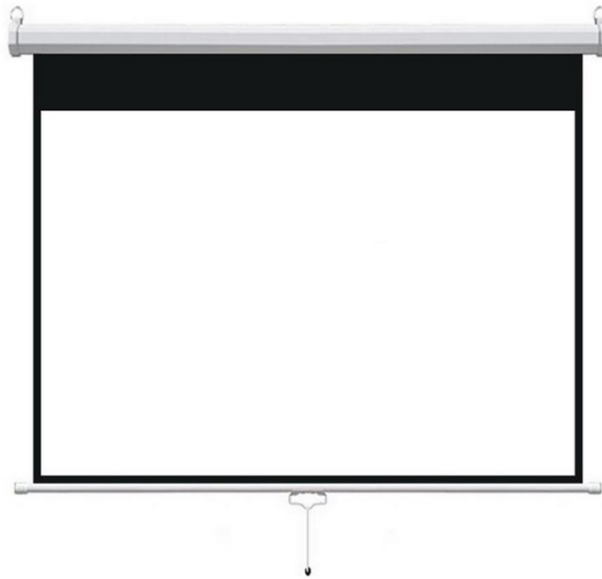

120" 16:9 Manual Projection Screen

Features:

- Dual wall and ceiling installation design.
- Auto-locking system provides variable height settings
- Standard 4-side black masking borders
- Matte White screen fabric is durable and easy to clean
- Screen lanyard for easy operation included - allows screen's pull down handle to be reached from high areas.
- Black backed screen material eliminates light penetration for superior color reproduction.

Specifications:

- Diagonal dimension: 120 inches
- Projection ratio: 16:9
- Projection area: 2.66m x 1.49m (Width x Height)
- Curtain material: Glass fiber white
- Curtain gain: 1.2
- Viewing angle: 180°

Dimensional Drawing:

Instructions:

Opening the screen:

Pull down the pull tab of the screen drop lever evenly. Stretch until the black edge is exposed or the red line is exposed. Do not apply force downwards.