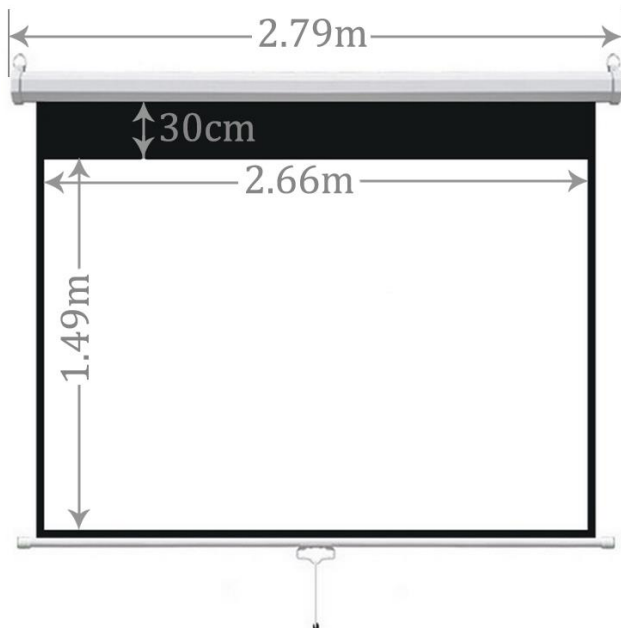

120" 16:9 Manual Projection Screen

Features:

- Dual wall and ceiling installation design.
- Auto-locking system provides variable height settings
- Standard 4-side black masking borders
- Matte White screen fabric is durable and easy to clean
- Screen lanyard for easy operation included - allows screen's pull down handle to be reached from high areas.
- Black backed screen material eliminates light penetration for superior color reproduction.

Specifications:

- Diagonal dimension: 120 inches
- Projection ratio: 16:9
- Projection area: 2.66m x 1.49m (Width x Height)
- Curtain material: Glass fiber white
- Curtain gain: 1.2
- Viewing angle: 180°

Dimensional Drawing:

Instructions:

Opening the screen:

Pull down the pull tab of the screen drop lever evenly. Stretch until the black edge is exposed or the red line is exposed. Do not apply force downwards.