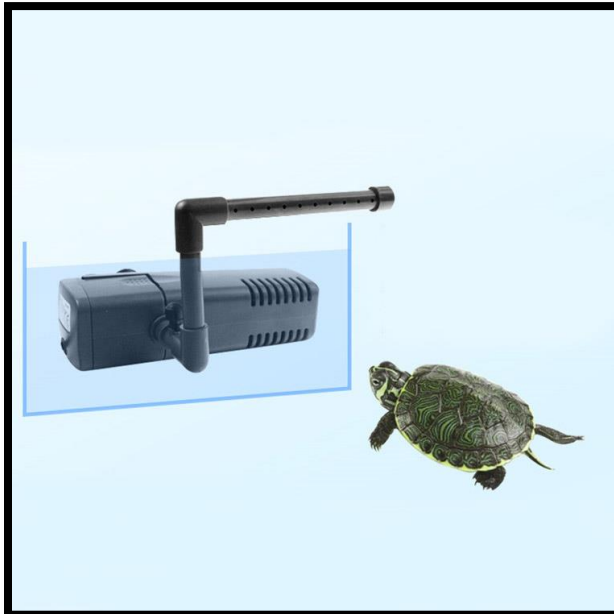

Made in China