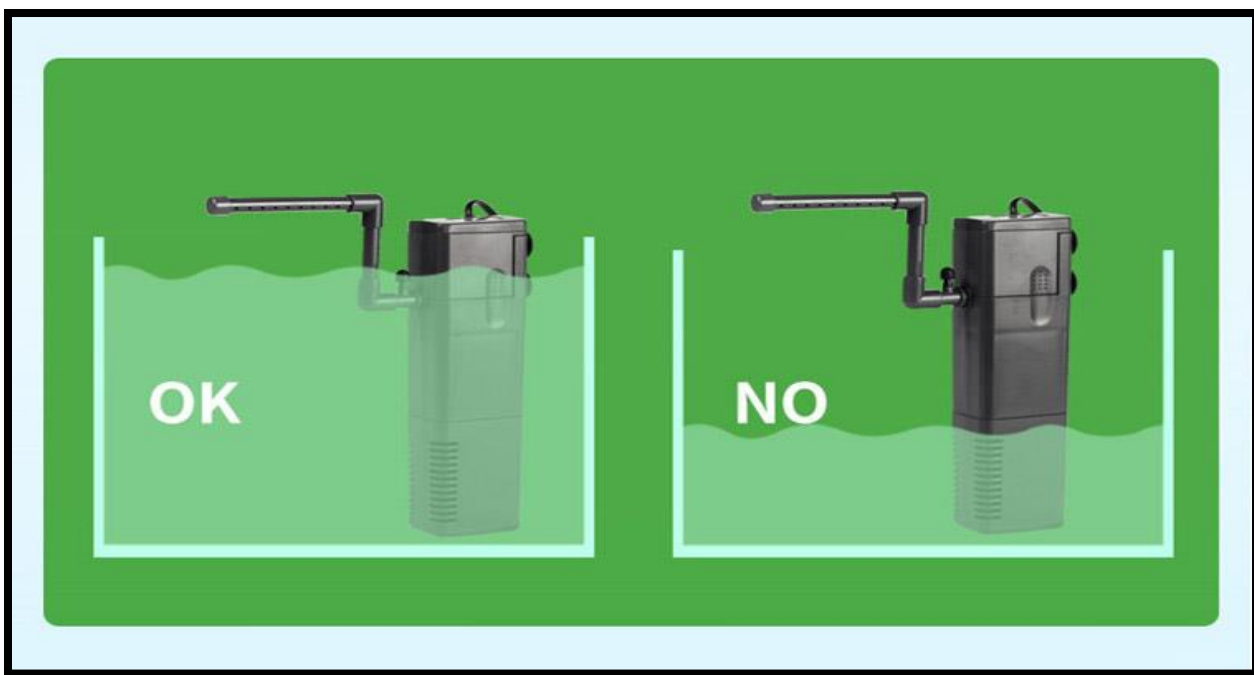

Made in China