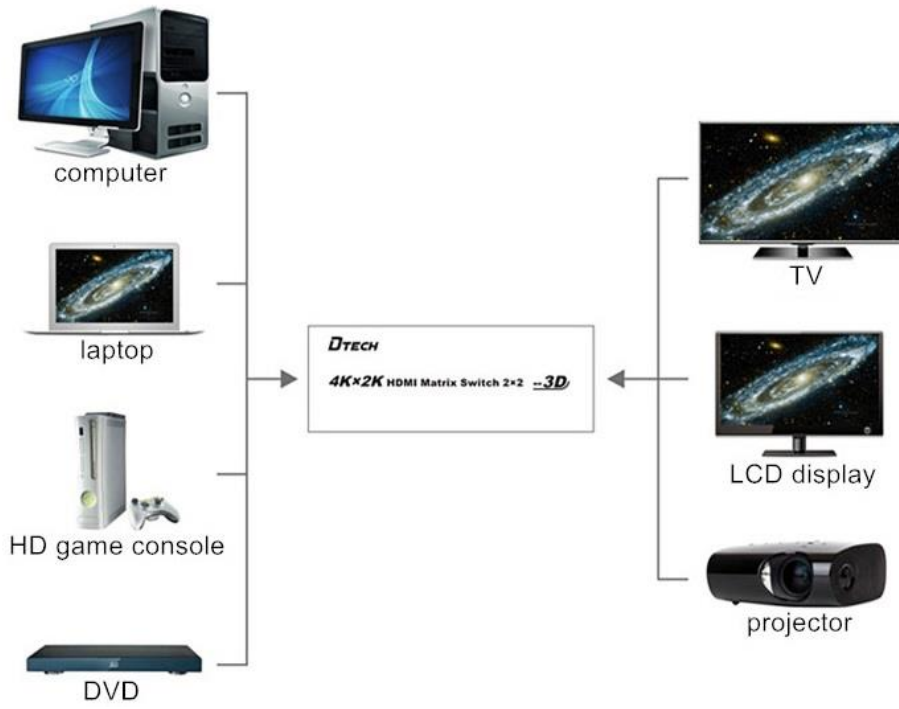

**Features:**

1. Support 4k high-definition, 3D
2. 2 HDMI inputs, 2 HDMI outputs
3. Support 3 kinds of control modes: press-button infrared remote, software
4. Support EDID selector

Physical Description:**Specifications:**

- Input interface: HDMI input
- Output interface: HDMI output
- Working voltage: DC-5V
- Current: 850mA
- Working temperature: -15 to 75 degrees
- Working humidity: 5-90%
- Dimensions: 179mm*66mm*28mm
- Material: metal material
- Color: silver gray

Connection:

Package List:

- 1x DT-7422 HDMI Matrix
- 1x 5V power supply
- 1x Remote control

Made in China