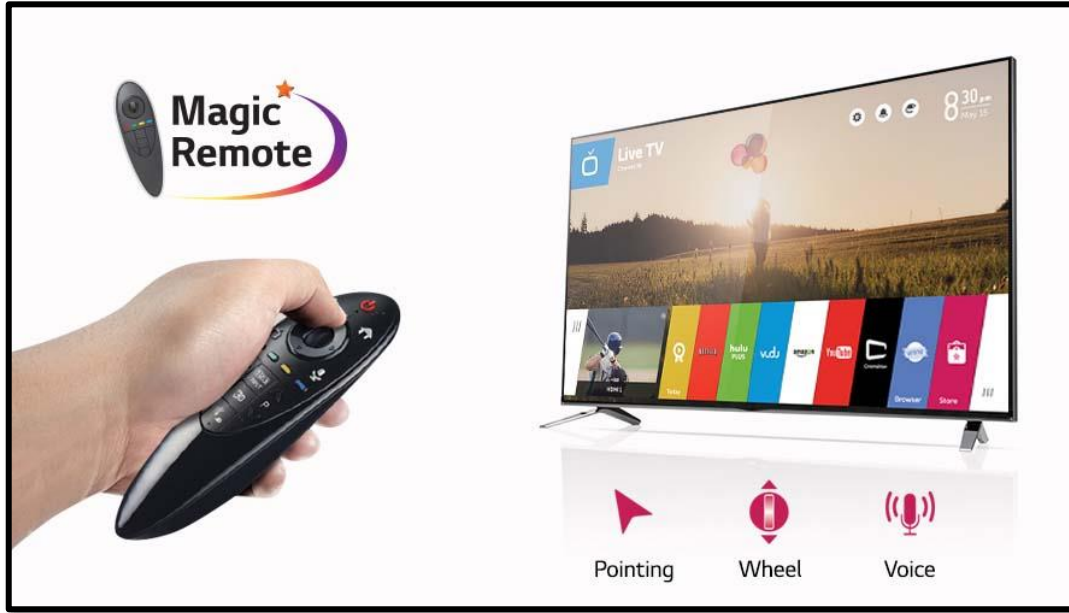

*Voice Search is only available on LG TVs with Dual Processors. For all other TVs, you will perform searches manually with your remote.

**3D options are only available on LG 3D TVs.