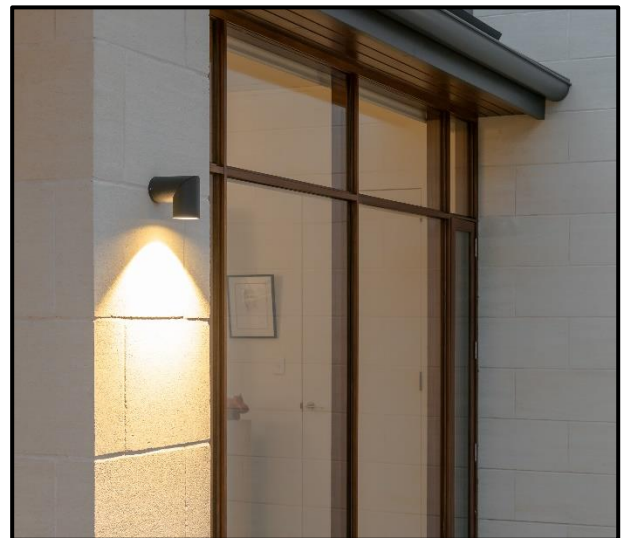

XIS Surface Mounted Downlight

Model: OS702

Description:

The Axis is an exciting new product to the mix with its architectural styling and versatile design. Designers, landscapers and architects alike are discovering the huge range of applications that this guy can provide with multiple beam angles and wattage options, it also fits into track lighting fixtures to complete the set. Great for mounting onto beams and high ceilings indoor or out, this down light is turning heads.

Specifications:

- Input Voltage: 220V
- Power: 20W
- Light Color: Warm White
- IP Rating: IP44
- Non Dimmable
- Save 90% Energy
- Power Factor: ≥ 0.95
- Beam Angle: 160°
- Color Temperature: 3500K
- Frame Color: Matt Black
- Working Temperature: $-30^\circ\text{C} \sim +40^\circ\text{C}$
- Working Life Time: 30.000 Hours
- Movable: 45°
- Lumen Brightness: 2200LM
- Dimensions: Diameter: 7cm
Length: 18.8cm