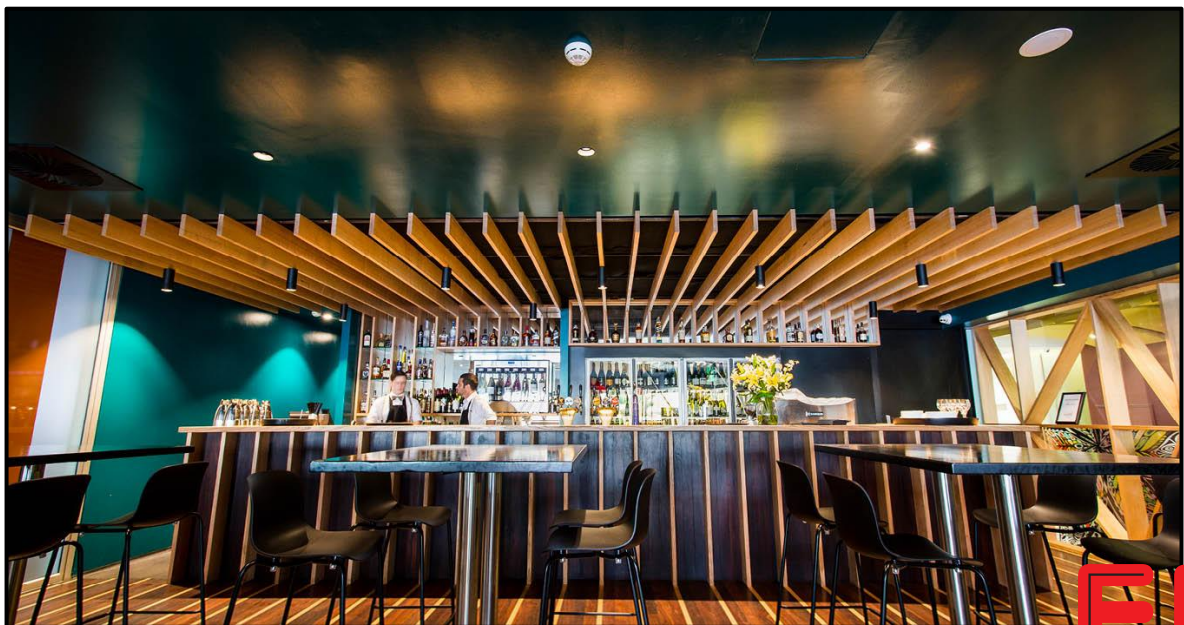

XIS Surface Mounted Downlight

Model: OS702

Description:

The Axis is an exciting new product to the mix with its architectural styling and versatile design. Designers, landscapers and architects alike are discovering the huge range of applications that this guy can provide with multiple beam angles and wattage options, it also fits into track lighting fixtures to complete the set. Great for mounting onto beams and high ceilings indoor or out, this down light is turning heads.

Specifications:

- Input Voltage: 220V
- Power: 20W
- Light Color: Warm White
- IP Rating: IP44
- Non Dimmable
- Save 90% Energy
- Power Factor: ≥ 0.95
- Beam Angle: 160°
- Color Temperature: 3500K
- Frame Color: Matt Black
- Working Temperature: $-30^\circ\text{C} \sim +40^\circ\text{C}$
- Working Life Time: 30.000 Hours
- Movable: 45°
- Lumen Brightness: 2200LM
- Dimensions: Diameter: 7cm
Length: 18.8cm