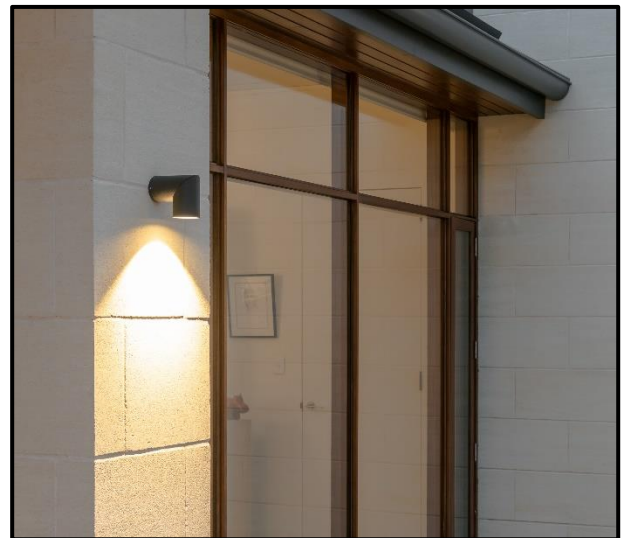

AXIS Surface Mounted Downlight Model: OS701

Description:

The Axis is an exciting new product to the mix with its architectural styling and versatile design. Designers, landscapers and architects alike are discovering the huge range of applications that this guy can provide with multiple beam angles and wattage options, it also fits into track lighting fixtures to complete the set. Great for mounting onto beams and high ceilings indoor or out, this down light is turning heads.

Specifications:

- Input Voltage: 220V
- Power: 20W
- Light Color: White
- IP Rating: IP44
- Non Dimmable
- Save 90% Energy
- Power Factor: ≥ 0.95
- Beam Angle: 160°
- Color Temperature: 6500K
- Frame Color: Matt Black
- Working Temperature: $-30^{\circ}\text{C} \sim +40^{\circ}\text{C}$
- Working Life Time: 30.000 Hours
- Movable: 45°
- Lumen Brightness: 2200LM
- Dimensions: Diameter: 7cm
Length: 18.8cm