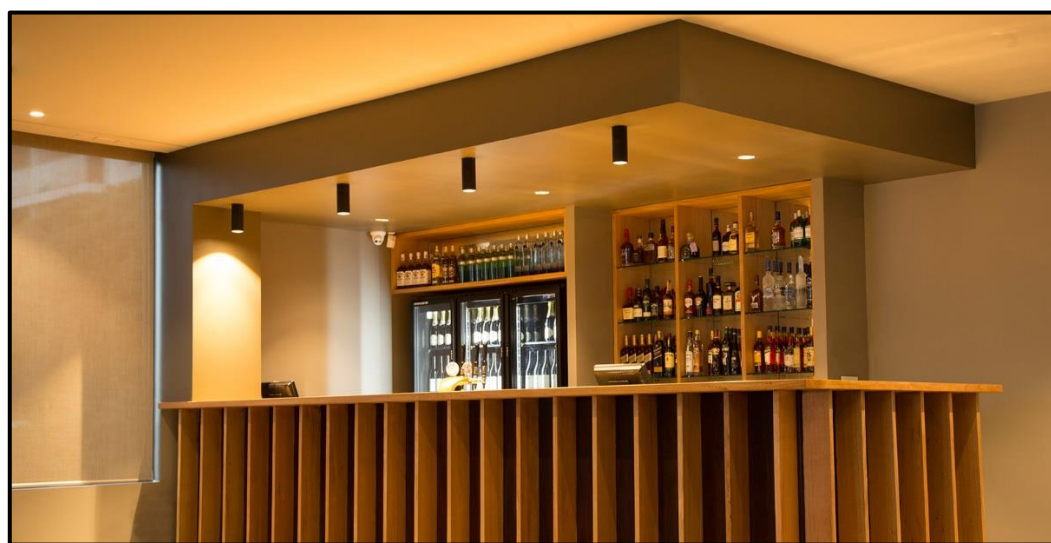

AXIS Surface Mounted Downlight Model: OS701

Description:

The Axis is an exciting new product to the mix with its architectural styling and versatile design. Designers, landscapers and architects alike are discovering the huge range of applications that this guy can provide with multiple beam angles and wattage options, it also fits into track lighting fixtures to complete the set. Great for mounting onto beams and high ceilings indoor or out, this down light is turning heads.

Specifications:

- Input Voltage: 220V
- Power: 20W
- Light Color: White
- IP Rating: IP44
- Non Dimmable
- Save 90% Energy
- Power Factor: ≥ 0.95
- Beam Angle: 160°
- Color Temperature: 6500K
- Frame Color: Matt Black
- Working Temperature: $-30^{\circ}\text{C} \sim +40^{\circ}\text{C}$
- Working Life Time: 30.000 Hours
- Movable: 45°
- Lumen Brightness: 2200LM
- Dimensions: Diameter: 7cm
Length: 18.8cm