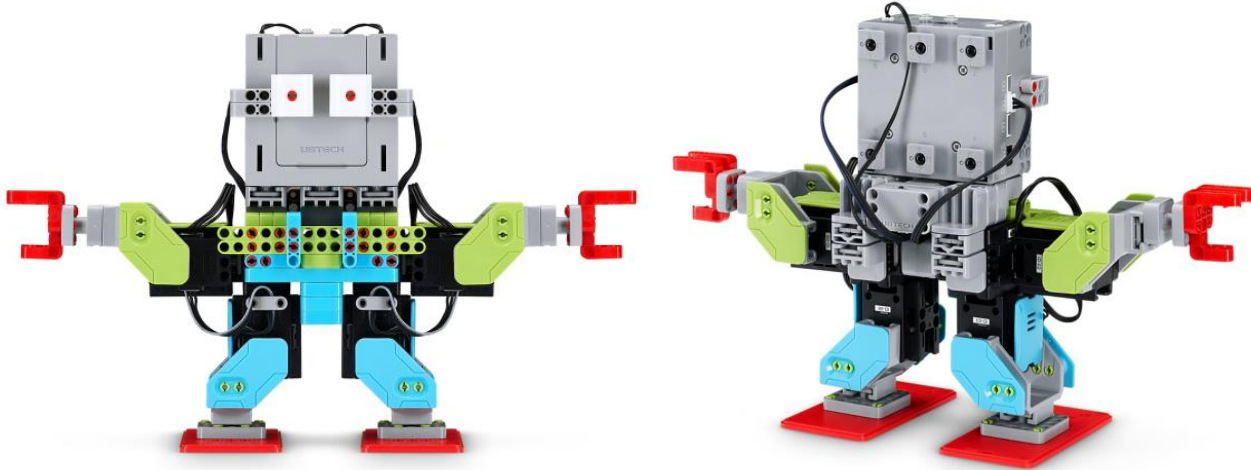

Ubtech Jimu Robot Meebot Kit

Overview:

Create a humanoid robot that's uniquely yours with Ubtech's Jimu Robot Meebot robot kit—and program it with the free Jimu Robot app on your iPhone or iPad. The kit's six robotic servo motors give your robot smooth, life-like movement. And an amazing array of interlocking pieces snap together to build pre-designed animal characters or anything else you can imagine.

Use the easy-to-follow 3D animated instructions on the Jimu Robot free app to build your MeeBot. Then employ the app's intuitive programming function to devise an endless sequence of actions for him. When you're done, you can capture photos or videos of MeeBot in action and share them with the JIMU Robot Community where you can see and “like” other robotic creations from Jimu Robot enthusiasts around the world.

Six robotic servo motors deliver life-like movements.

Interlocking pieces snap together without tools to create pre-designed characters or your own designs. App-based 3D building instructions with a 360-spin feature for fast, fun construction of pre-designed characters.

Apple Recommends For:

Building and programming your own robot using easy-to-assemble components and the app on your iPhone or iPad.

What's In The Box:

- Six smooth-motion robotic servo motors.
- 201 snap-together interlocking parts and connectors.
- Main control box.
- Long-life, quick-recharging Lithium-ion battery.
- Recharging power adapter.
- Free Jimu Robot app.
- Quick start guide.