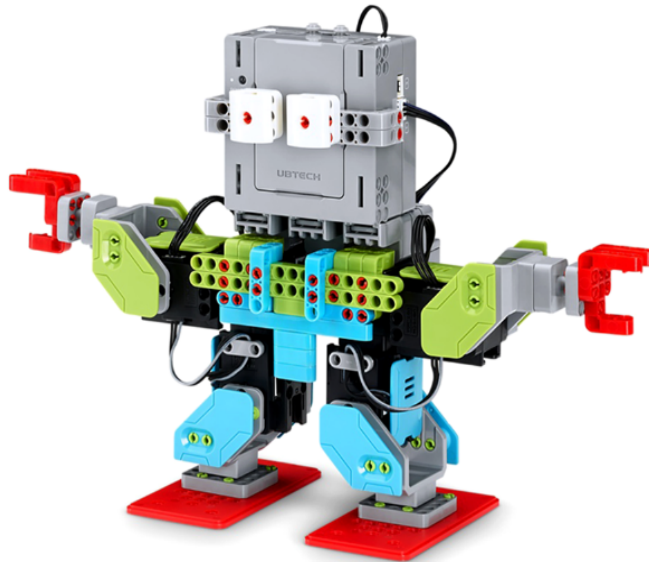

Ubtech Jimu Robot Meebot Kit

Overview:

Create a humanoid robot that's uniquely yours with Ubtech's Jimu Robot Meebot robot kit—and program it with the free Jimu Robot app on your iPhone or iPad. The kit's six robotic servo motors give your robot smooth, life-like movement. And an amazing array of interlocking pieces snap together to build pre-designed animal characters or anything else you can imagine.

Use the easy-to-follow 3D animated instructions on the Jimu Robot free app to build your MeeBot. Then employ the app's intuitive programming function to devise an endless sequence of actions for him. When you're done, you can capture photos or videos of MeeBot in action and share them with the JIMU Robot Community where you can see and “like” other robotic creations from Jimu Robot enthusiasts around the world.

Six robotic servo motors deliver life-like movements.

Interlocking pieces snap together without tools to create pre-designed characters or your own designs. App-based 3D building instructions with a 360-spin feature for fast, fun construction of pre-designed characters.

Apple Recommends For:

Building and programming your own robot using easy-to-assemble components and the app on your iPhone or iPad.

What's In The Box:

- Six smooth-motion robotic servo motors.
- 201 snap-together interlocking parts and connectors.
- Main control box.
- Long-life, quick-recharging Lithium-ion battery.
- Recharging power adapter.
- Free Jimu Robot app.
- Quick start guide.