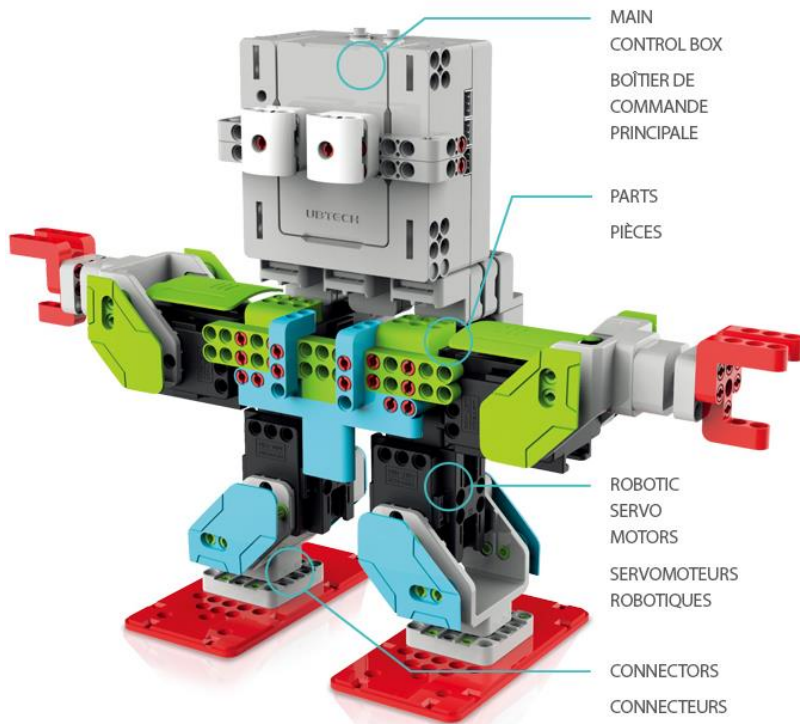

The free Jimu Robot App features:

- Easy-to-follow 3D illustrated building instructions
- Pre-programmed actions for you to select from or make your own movements
- Remote control mode via Bluetooth connection to your iPhone or iPad
- Web-based Jimu community sharing