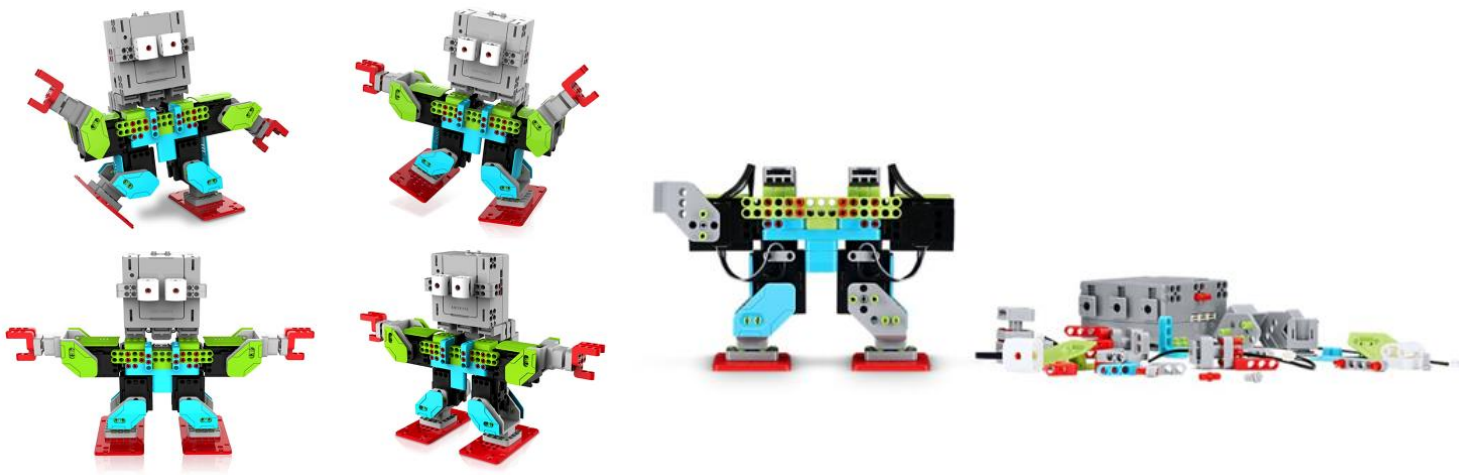

Highlights:

Six robotic servo motors deliver life-like movements.

Interlocking pieces snap together without tools to create pre-designed characters or your own designs. App-based 3D building instructions with a 360-spin feature for fast, fun construction of pre-designed characters.

Intuitive programming that animates your robotic creation.

Use pre-programmed actions or program your own by simply posing, recording, and playing back movements.

Upload and share photos or videos of your robot's antics with the Jimu Robot community.

Jimu Robot enthusiasts around the world can "like" and be inspired by other robotic creations.

Recommended for anyone age eight or older.